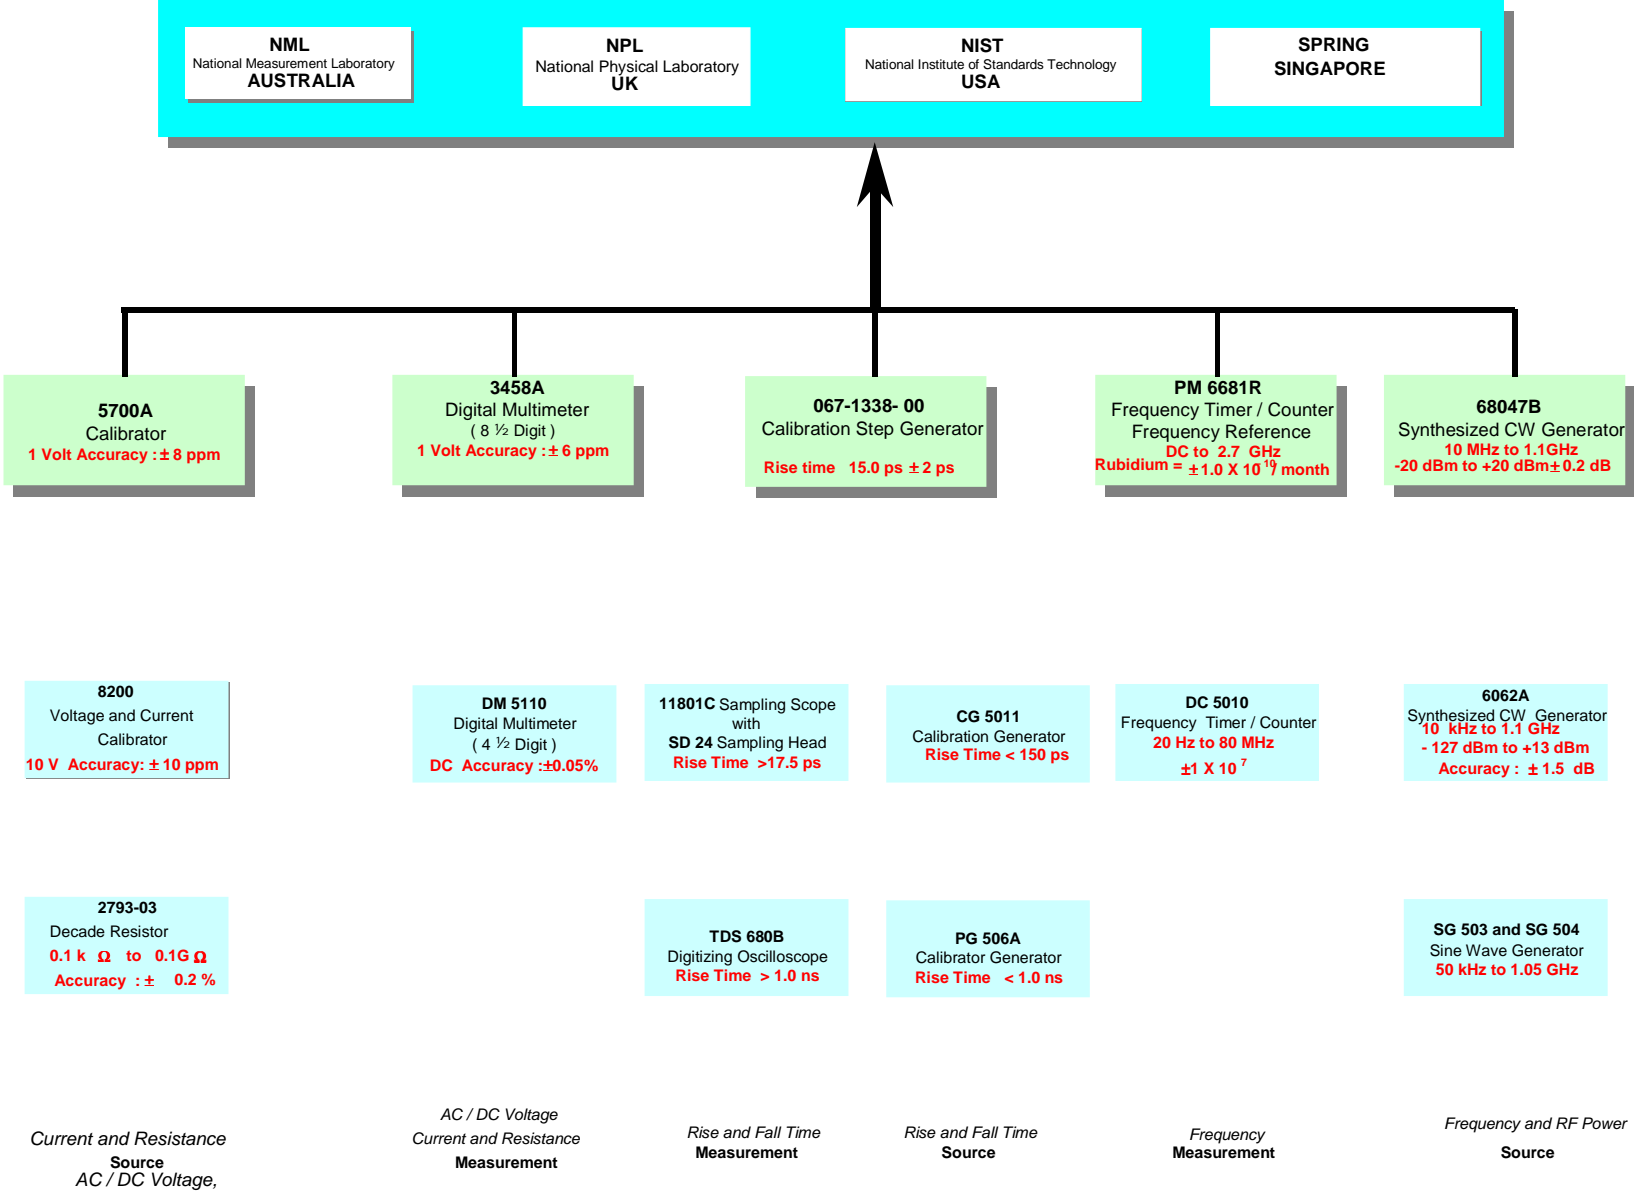

# TEKTRONIX SINGAPORE CALIBRATION LABORATORY TRACEABILITY CHART

WORKING STANDARDS